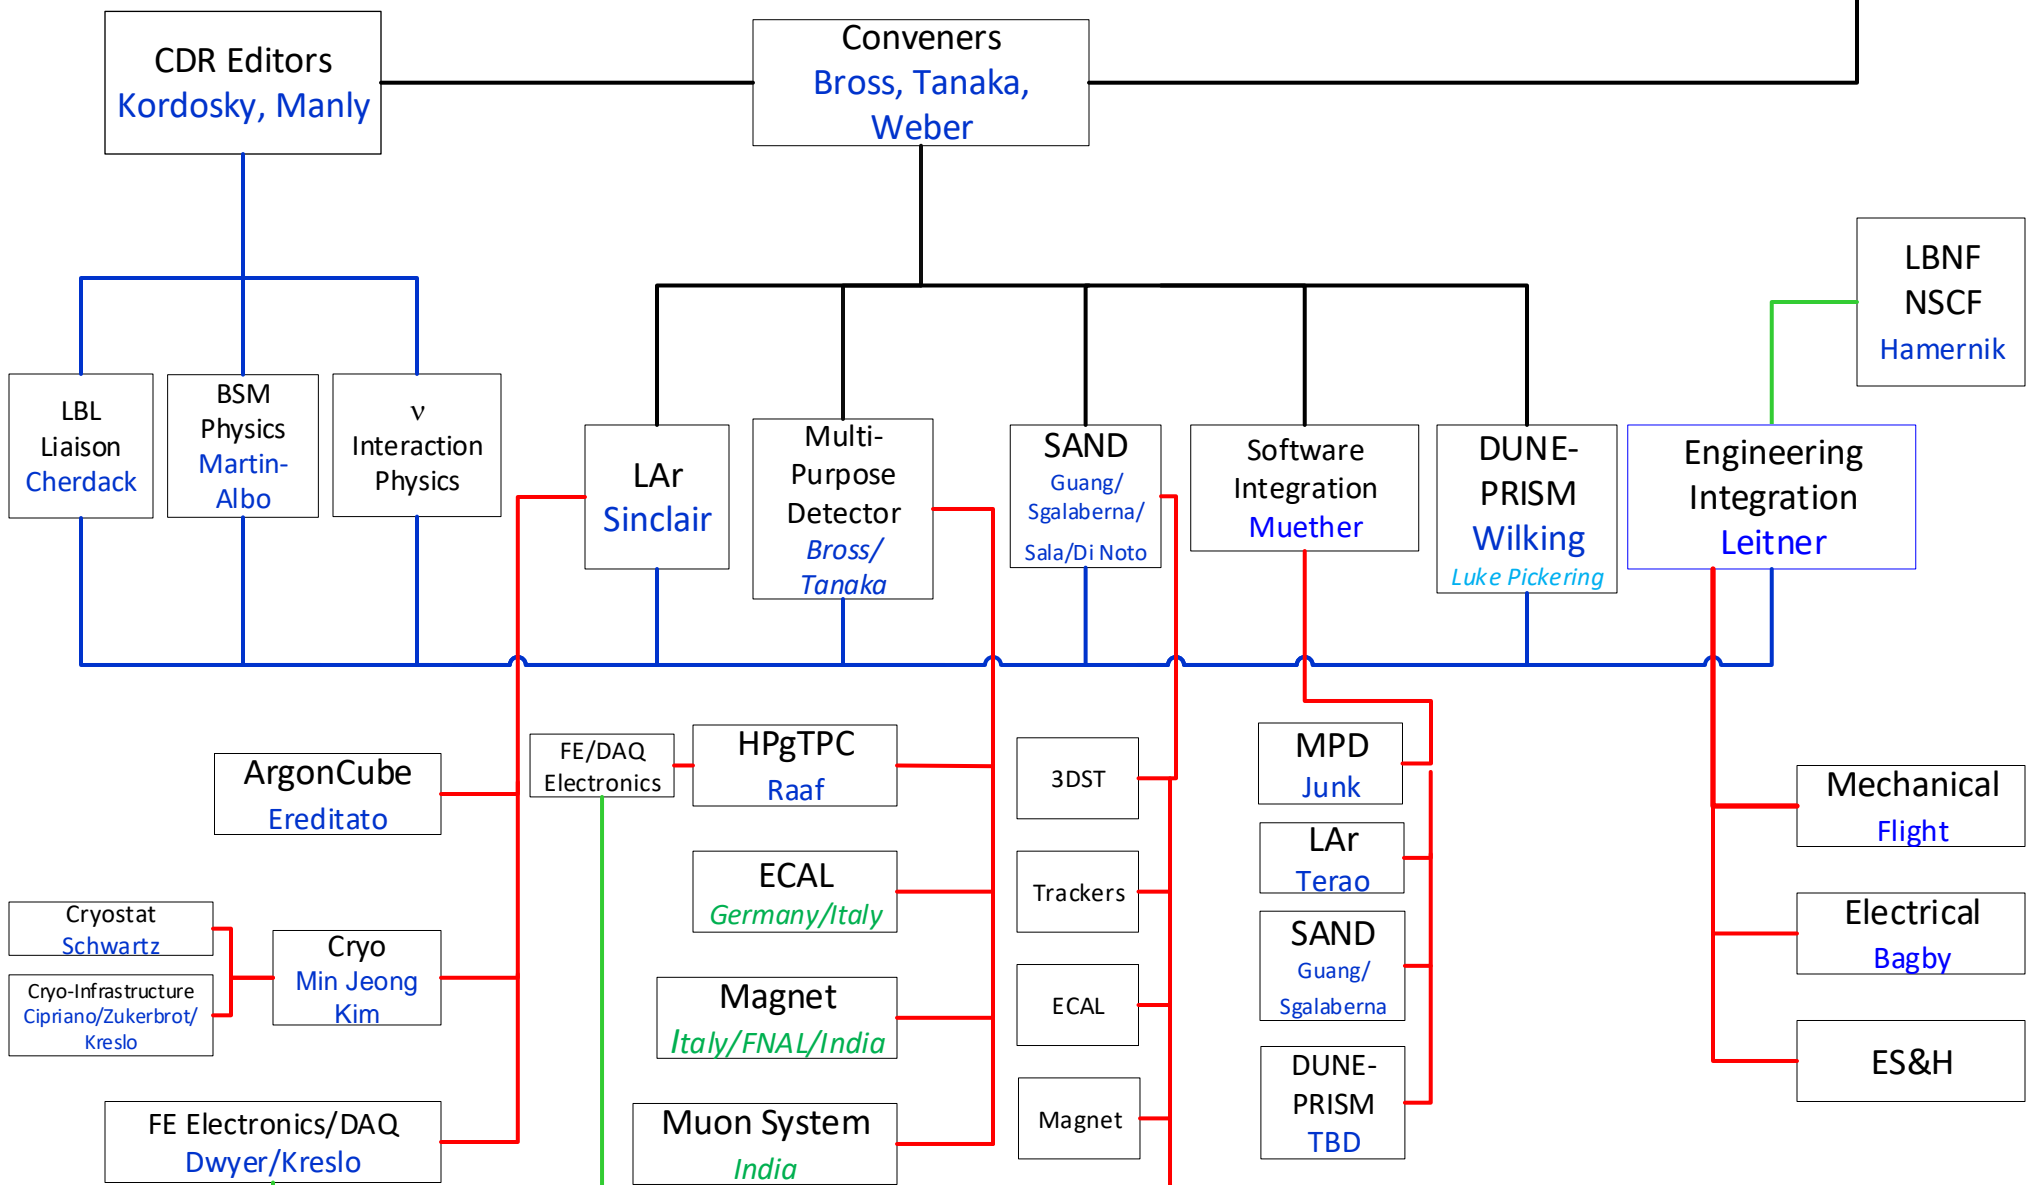

# Dune Near Detector Design Group (NDDG)

Spokespersons

- Reporting
- Coordination - Physics
- Configuration development
- Sub-components